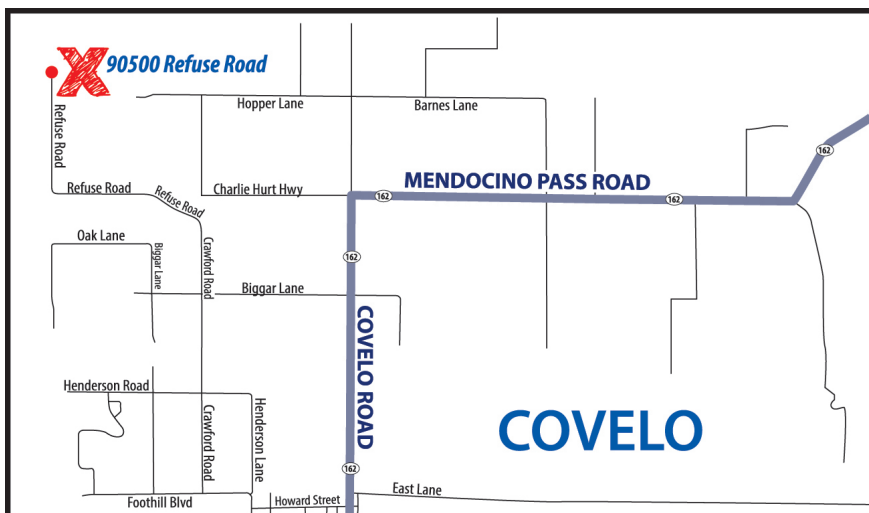

- New Year's Day
- Memorial Day
- Independence Day
- Labor Day
- Thanksgiving Day
- Christmas Day

707-489-2062

CRV Buy Back

We operate a California Refund Value (CRV) beverage container buy-back program at the **Willits** and **Laytonville** Transfer Stations.