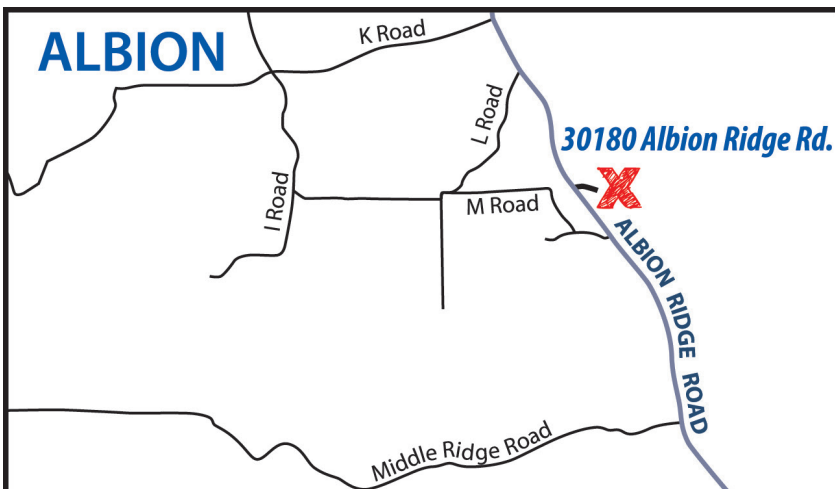

CRV Buy Back

We operate a California Refund Value (CRV) beverage container buy-back program at the *Willits* and *Laytonville* Transfer Stations.

Qualifying items must be labeled: *California Redemption Value, CA Redemption Value, California Cash Refund, or CA Cash Refund.*

Eligible items include glass, plastic, aluminum, and bimetal beverage containers, and wine and distilled spirits bag-in-box, multi-layer pouch, plastic pouch, and paperboard carton beverage containers.