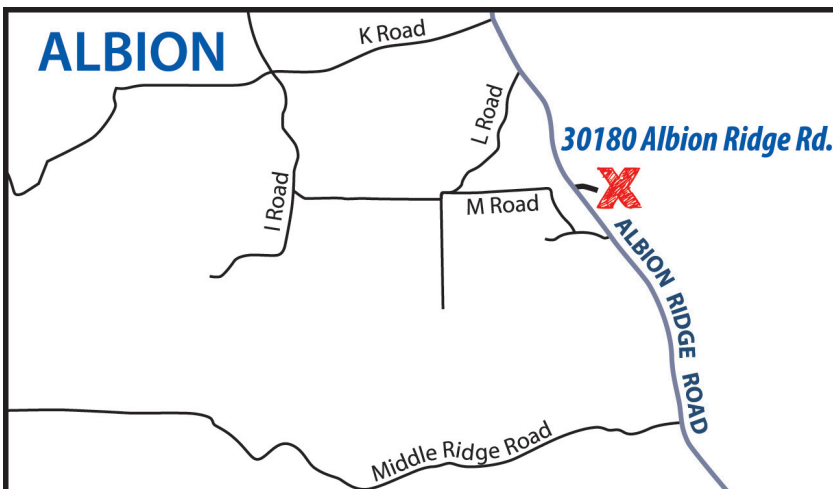

CRV Recompra

Operamos un programa de recompra de contenedores de bebidas con valor de reembolso de California (CRV) en las estaciones de transferencia Willits y Laytonville.

Los artículos calificados deben estar etiquetados: **California Redemption Value, CA Redemption Value, California Cash Refund, or CA Cash Refund.**

Los artículos elegibles incluyen envases de bebidas de vidrio, plástico, aluminio y bimetálicos, y envases de bebidas tipo bag-in-box, bolsas multicapa, bolsas de plástico y cajas de cartón para vino y licores destilados.