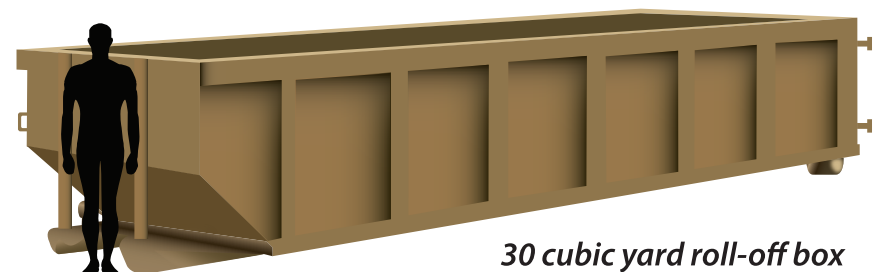

TEMPORARY BIN & BOX RENTALS

DIY PROJECTS | REMODELING | CONSTRUCTION

Temporary Bins

3 and 6 cubic yard temporary clean-up bins are available for small household clean-ups, do-it-yourself projects, and small renovations.

3 cubic yard bin

6 cubic yard bin

(775) 727-5777

Roll-Off Boxes

20 and 30 cubic yard roll-off boxes are available for remodel, landscape tear outs, large clean-ups or construction and demolition* (C&D) projects.

**Rates for Commercial customer C&D roll-off boxes include a County Landfill fee.*

20 cubic yard roll-off box

30 cubic yard roll-off box

PAHRUMP VALLEY DISPOSAL | 1410 E. Mesquite Ave. | www.CandSwaste.com